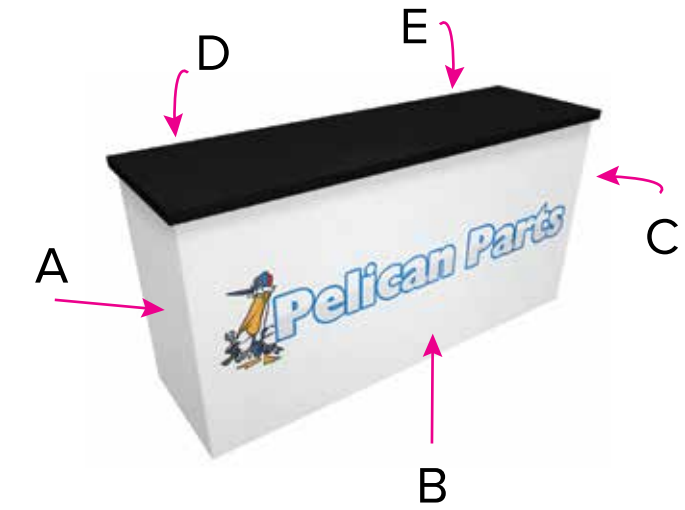

Graphic Template
 Large Counter - 1/4" Sintra
 Dual Front Panel Version

1/4" of graphic perimeter is hidden by extrusion

NOTE: All Raster Art (jpg, tiff,psd, png, etc.) must be at least 100 dpi at print size.
 Standard kits are often customized. Please check with Customer Service to ensure that this template matches your specific job.

Graphic Template
 Large Counter - 1/4" Sintra
 Single Front Panel Version

1/4" of graphic perimeter is hidden by extrusion

NOTE: All Raster Art (jpg, tiff, psd, png, etc.) must be at least 100 dpi at print size.
 Standard kits are often customized. Please check with Customer Service to ensure that this template matches your specific job.